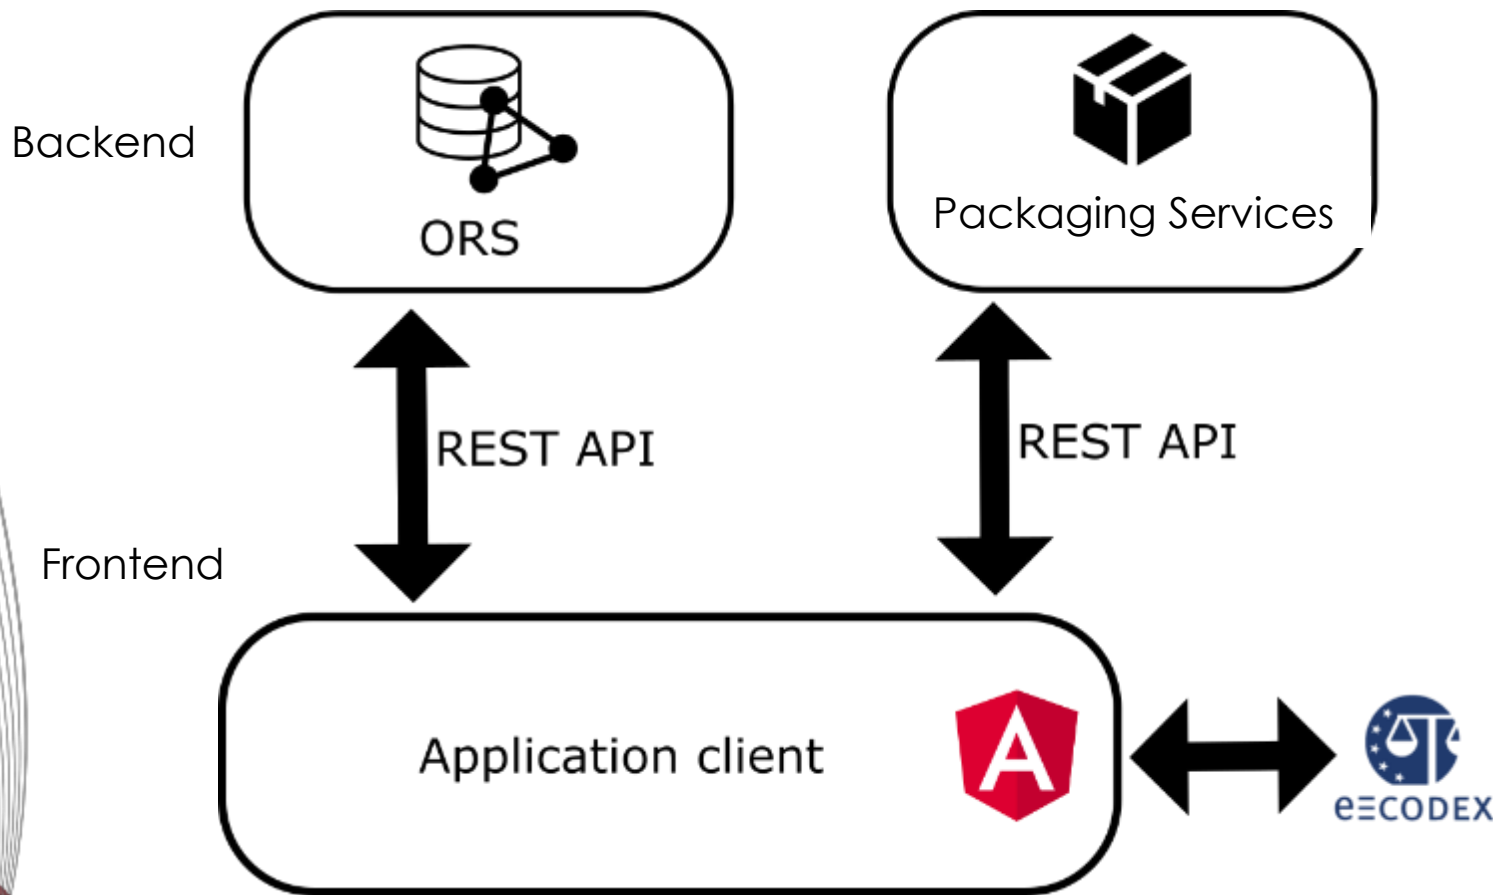

Linking EVIDENCE into e-CODEX for EIO and MLA procedures in Europe

EESP Application

Evidence2e-Codex & EXEC Workshop

CETIC

This project was funded by the European Union's Justice Programme (2014-2020) under Grant Agreement No. 766468

E2E EESP Application

- Evidence Exchange Standard Package (EESP) Application
- Web Application for management and packaging of Cyber-Investigation information
 - <https://evidence2e-codex.cetic.be/>
- Uses the CASE Standard (<https://caseontology.org/>)
 - Data Model
 - Representation Language (JSON-LD format)

EESP Application Architecture

EESP Application Backend

- The Ontology Repository Services (ORS)
 - <https://github.com/cetic/ORS>
 - Backend generation from UCO/CASE Language
 - ORS Protégé Plug-in
 - REST API with web interface

Application Frontend (UI)

- <https://evidence2e-codex.cetic.be/>
- Display/edit of CASE documents
 - Hierarchical view with schema generated by ORS
 - Custom Views - using the tabs/accordion design
 - Forms for creating CASE
- **Report view** and **Chain of Evidence** based on a query graph