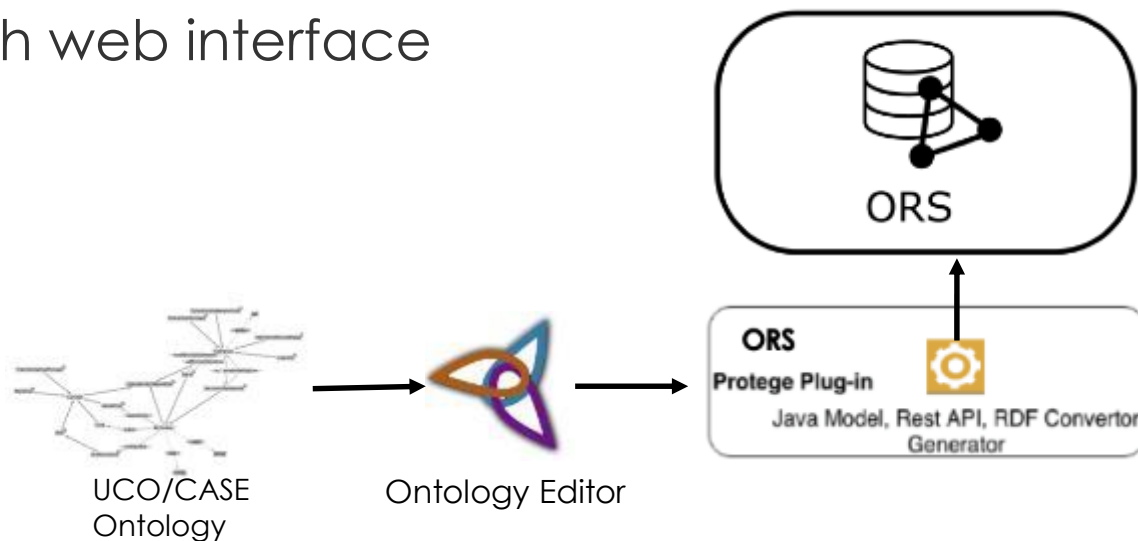

E2E EESP Application

- Evidence Exchange Standard Package (EESP) Application
- Web Application for management and packaging of Cyber-Investigation information
 - <https://evidence2e-codex.cetic.be/>
- Uses the CASE Standard (<https://caseontology.org/>)
 - Data Model
 - Representation Language (JSON-LD format)

EESP Application Architecture

EESP Application Backend

- The Ontology Repository Services (ORS)
 - <https://github.com/cetic/ORS>
 - Backend generation from UCO/CASE Language
 - ORS Protégé Plug-in
 - REST API with web interface

Application Frontend (UI)

- <https://evidence2e-codex.cetic.be/>
- Display/edit of CASE documents
 - Hierarchical view with schema generated by ORS
 - Custom Views - using the tabs/accordion design
 - Forms for creating CASE
- **Report view** and **Chain of Evidence** based on a query graph